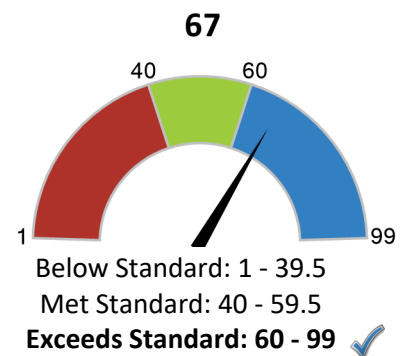

Math

How to use this report?

1. 1 **Learn More** about this district by viewing the [detailed report](#) or by clicking any of the "🔍" icons on the page.
2. 2 **Start Conversations** with school community members and ask questions. Use our [guides](#) for suggestions.
3. 3 **Engage** with your school communities to identify where schools are doing well and where they can improve.

www.state.nj.us/education

www.njschooldata.org

reportcard@doe.nj.gov