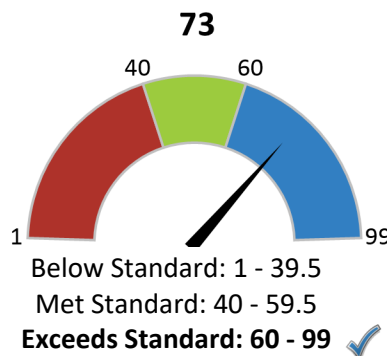

Chronic Absenteeism

How does student growth compare to other students?

Median Student Growth Percentile

Each student gets a **student growth percentile** from 1 to 99 for English (4th to 8th grade) and Math (4th to 7th grade) that explains their progress compared to students who had similar test scores in the past.

If the student growth percentiles for all students in the school are ordered from smallest to largest, the **median student growth percentile** is the percentile in the middle of that list.

English Language Arts