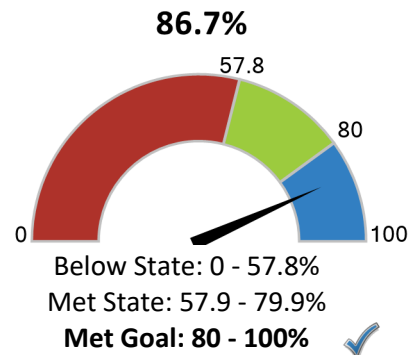

Tewksbury Township School District

2018-2019

County: Hunterdon
Superintendent: Dr. Jennifer Shouffler
173 Old Turnpike Road
Califon, NJ 07830
<https://www.tewksburyschools.org>
908-439-2010 x 4224

Total students: **531**

- Economically Disadvantaged: **1.9%**
- Students with Disabilities: **15.4%**
- English Learners: **0.2%**
- Grades offered: **PK-08**
- Student to Teacher Ratio: **9:1**
- Teacher Average Experience (years): **15.0**

How did students perform on assessments?

Students that met or exceeded expectations on statewide assessments

English Language Arts